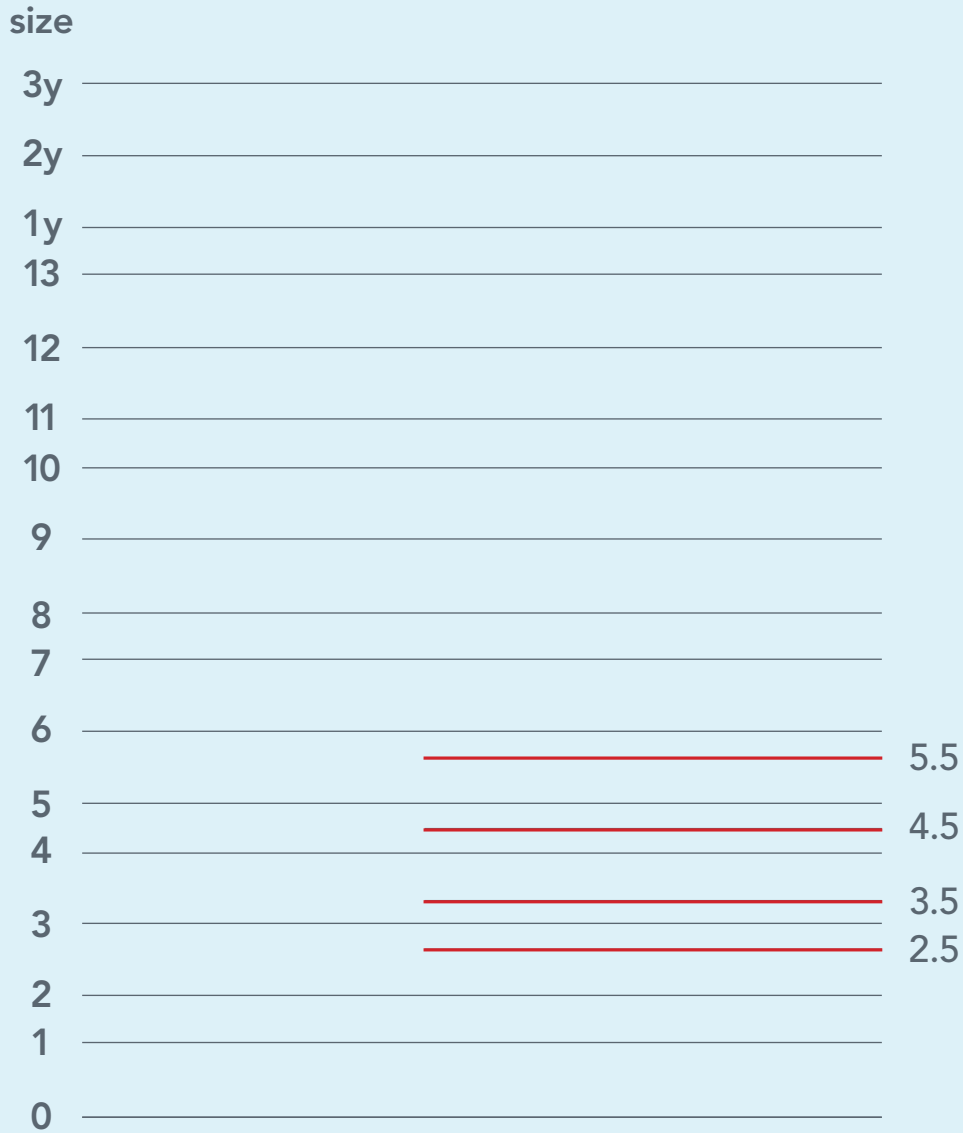

Footwear Size Guide

place your child's heel
on the dog below
to find the perfect-fit

LINE A RULER UP HERE TO MAKE SURE THIS IS PRINTED AT FULL SIZE. THIS BAR SHOULD BE 20 CM.